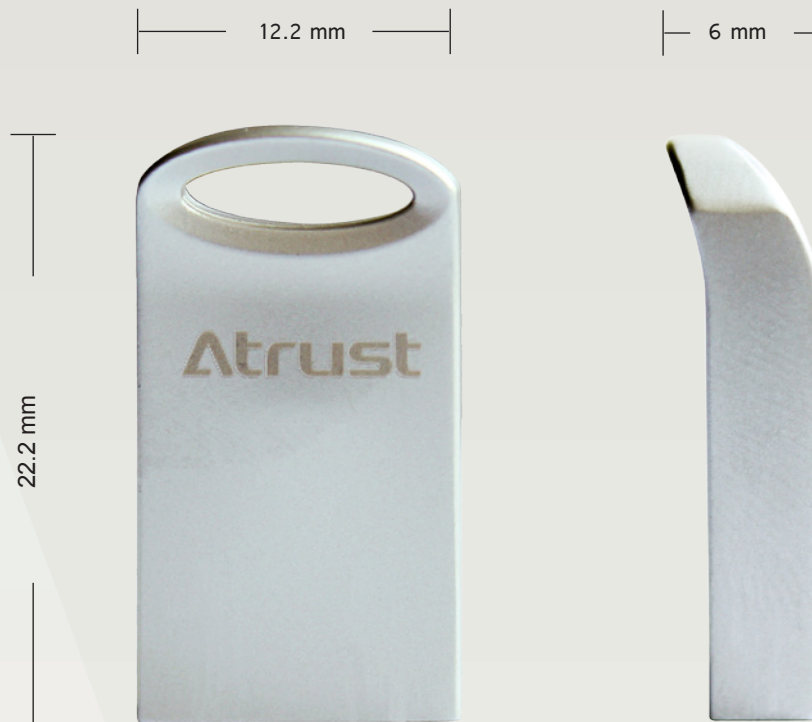

Atrust P2T USB

System Requirements	
Processor	x86-Architecture
Memory	2GB
Technical Details	
Operating system	Atrust OS
Dimensions	(W) 12.2 x (D) 22.4 x (H) 6 mm
Weight	3.3 g
Memory	8GB
Interface	USB 3.0, downward compatible with USB 2.0
Certification	
Regulatory	CE, FCC, BSMI
Software Supported	
Protocol	• Remote Desktop • Citrix ICA • VMware View • Parallels 2X Client • SSH
Management	Atrust Device Manager (ADM) / Atrust Client Setup (ACS)
Software Maintenance	Regular software maintenance included up to 3 years after EOL
Hardware Warranty	3 years

© 2017 Atrust Computer Corp. The information contained herein is subject to change without notice. Atrust shall not be liable for technical or editorial errors or omissions contained herein. Microsoft and Windows are trademarks of the Microsoft group of companies. Citrix and ICA/HDX are trademarks of Citrix Systems, Inc.. VMware and Horizon View are trademarks of VMware, Inc.. To learn more, visit www.atrustcorp.com.

Atrust Computer Corp.

3F, 361 Fusing 1st Rd., Gueishan Dist., Taoyuan City 333, Taiwan
T.+886-3-3288837 F.+886-3-3288973
sales@atrustercorp.com www.atrustercorp.com